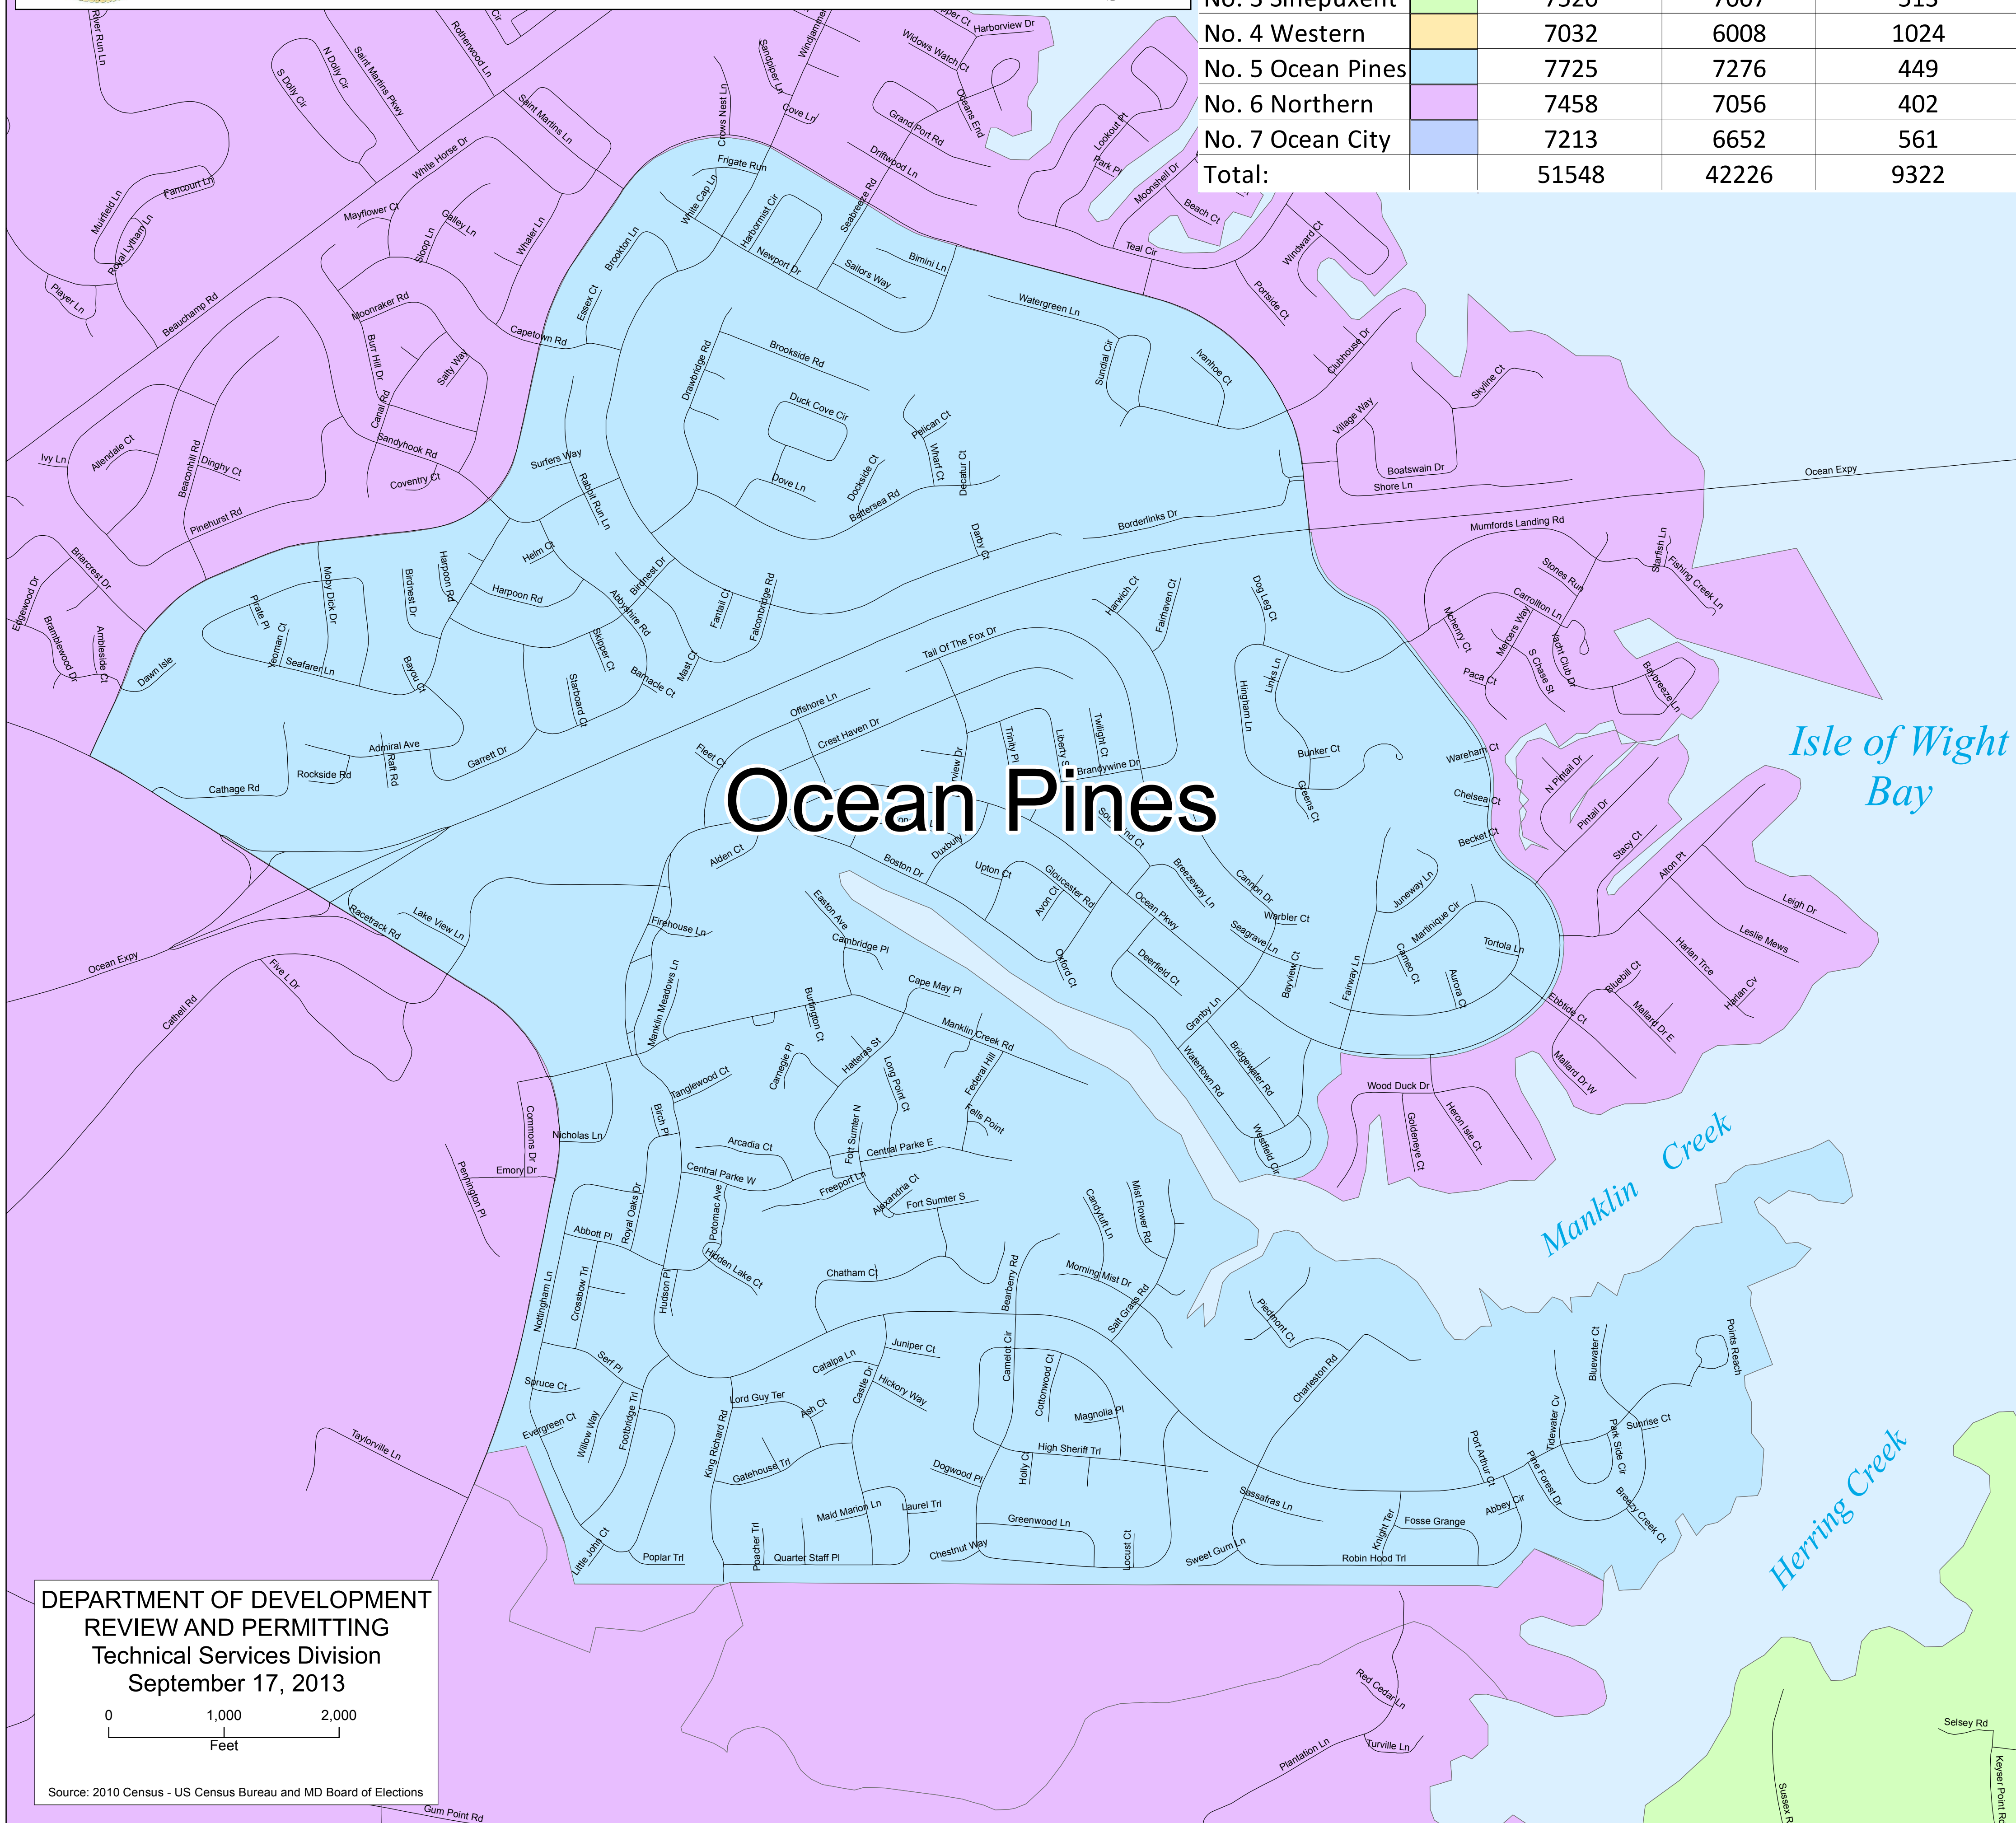

FINAL COMMISSIONER REDISTRICTING MAP

September 17, 2013
District No. 5 - Ocean Pines

DISTRICT	TOTAL POPULATION	WHITE	MINORITY
No. 1 Southern	7321	4785	2536
No. 2 Central *	7279	3442	3837
No. 3 Sinepuxent	7520	7007	513
No. 4 Western	7032	6008	1024
No. 5 Ocean Pines	7725	7276	449
No. 6 Northern	7458	7056	402
No. 7 Ocean City	7213	6652	561
Total:	51548	42226	9322

Ocean Pines

Isle of Wight Bay

Manklin Creek

Herring Creek

DEPARTMENT OF DEVELOPMENT
REVIEW AND PERMITTING
Technical Services Division
September 17, 2013

Source: 2010 Census - US Census Bureau and MD Board of Elections